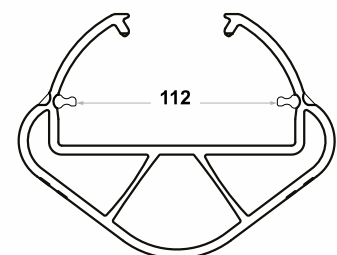

Angle of impact		45°	90°	180°
Tested impact energy (Joules)		800	1000	800
Equivalent vehicle weight (kg)		2000	2000	2000
Equivalent vehicle speed (kmph)		3.2	3.6	3.2
Material Properties				
Temperature	MEMAPLEX™	-15°C to +50°C		
Temperature	MEMAPLEX®	-40°C to +30°C		
Chemical Resistance		Excellent - ISO / TR 10358		
Fire Rating		HB / F		
Food Contact		Yes		
Toxicity		None		
Conductivity		No		
Environment				
CO ₂ / m		3.57		
Recyclability		100%		

Terms and conditions apply.
Standard Warranty 2 years.

Optional Extras

Internal Rubber Grips

RackGuard Tool Set

Part No.	Description	A - Rack width (max)	B - Rack depth (max)
P-03-01-0017	iFlex RackGuard (S) SL - 600mm	102	45
P-03-01-0021	iFlex RackGuard (S) ML - 600mm	102	68
P-03-01-0025	iFlex RackGuard (S) LL - 600mm	102	80
P-03-01-0018	iFlex RackGuard (S) SLR - 600mm	85	45
P-03-01-0022	iFlex RackGuard (S) MLR - 600mm	85	68
P-03-01-0026	iFlex RackGuard (S) LLR - 600mm	85	80
P-03-01-0029	iFlex RackGuard (L) SL - 600mm	126	75
P-03-01-0030	iFlex RackGuard (L) SLR - 600mm	112	75
S-01-02-0011	RackGuard Tool Set		

P-03-01-0017
P-03-01-0021
P-03-01-0025

P-03-01-0018
P-03-01-0022
P-03-01-0026

P-03-01-0029

P-03-01-0030

* iFlex RackGuards are also available in 400mm, 1000mm and bespoke sizes, as well as with internal rubber lugs. All iFlex RackGuards are available in the Memaplex FR option.