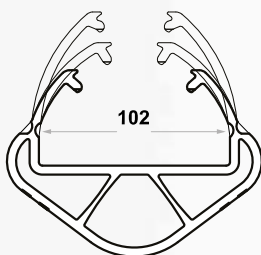

Angle of impact		45°	90°	180°
Tested impact energy (Joules)		800	1000	800
Equivalent vehicle weight (kg)		2000	2000	2000
Equivalent vehicle speed (kmph)		3.2	3.6	3.2
Material Properties				
Temperature	MEMAPLEX™	-15°C to +50°C		
Temperature	MEMAPLEX®	-40°C to +30°C		
Chemical Resistance		Excellent - ISO / TR 10358		
Fire Rating		HB / F		
Food Contact		Yes		
Toxicity		None		
Conductivity		No		
Environment				
CO ₂ / m		3.57		
Recyclability		100%		

Terms and conditions apply.
Standard Warranty 2 years.

Optional Extras

Internal Rubber Grips

RackGuard Tool Set

Part No.	Description	A - Rack width (max)	B - Rack depth (max)
P-03-01-0017	iFlex RackGuard (S) SL - 600mm	102	45
P-03-01-0021	iFlex RackGuard (S) ML - 600mm	102	68
P-03-01-0025	iFlex RackGuard (S) LL - 600mm	102	80
P-03-01-0018	iFlex RackGuard (S) SLR - 600mm	85	45
P-03-01-0022	iFlex RackGuard (S) MLR - 600mm	85	68
P-03-01-0026	iFlex RackGuard (S) LLR - 600mm	85	80
P-03-01-0029	iFlex RackGuard (L) SL - 600mm	126	75
P-03-01-0030	iFlex RackGuard (L) SLR - 600mm	112	75
S-01-02-0011	RackGuard Tool Set		

P-03-01-0017
P-03-01-0021
P-03-01-0025

P-03-01-0018
P-03-01-0022
P-03-01-0026

P-03-01-0029

P-03-01-0030

* iFlex RackGuards are also available in 400mm, 1000mm and bespoke sizes, as well as with internal rubber lugs. All iFlex RackGuards are available in the Memaplex FR option.