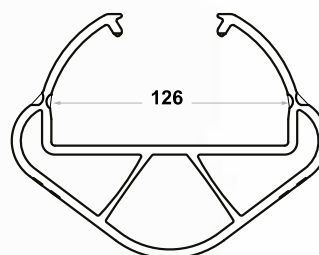

Angle of impact		45°	90°	180°
Tested impact energy (Joules)		800	1000	800
Equivalent vehicle weight (kg)		2000	2000	2000
Equivalent vehicle speed (kmph)		3.2	3.6	3.2
Material Properties				
Temperature	MEMAPLEX™	-15°C to +50°C		
Temperature	MEMAPLEX®	-40°C to +30°C		
Chemical Resistance		Excellent - ISO / TR 10358		
Fire Rating		HB / F		
Food Contact		Yes		
Toxicity		None		
Conductivity		No		
Environment				
CO ₂ / m		3.57		
Recyclability		100%		

Terms and conditions apply.
Standard Warranty 2 years.

Optional Extras

Internal Rubber Grips

RackGuard Tool Set

Part No.	Description	A - Rack width (max)	B - Rack depth (max)
P-03-01-0017	iFlex RackGuard (S) SL - 600mm	102	45
P-03-01-0021	iFlex RackGuard (S) ML - 600mm	102	68
P-03-01-0025	iFlex RackGuard (S) LL - 600mm	102	80
P-03-01-0018	iFlex RackGuard (S) SLR - 600mm	85	45
P-03-01-0022	iFlex RackGuard (S) MLR - 600mm	85	68
P-03-01-0026	iFlex RackGuard (S) LLR - 600mm	85	80
P-03-01-0029	iFlex RackGuard (L) SL - 600mm	126	75
P-03-01-0030	iFlex RackGuard (L) SLR - 600mm	112	75
S-01-02-0011	RackGuard Tool Set		

P-03-01-0017
P-03-01-0021
P-03-01-0025

P-03-01-0018
P-03-01-0022
P-03-01-0026

P-03-01-0029

P-03-01-0030

* iFlex RackGuards are also available in 400mm, 1000mm and bespoke sizes, as well as with internal rubber lugs. All iFlex RackGuards are available in the Memaplex FR option.