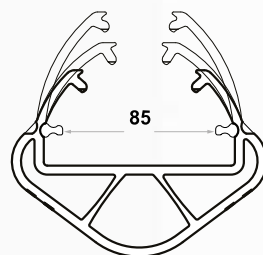

Angle of impact		45°	90°	180°
Tested impact energy (Joules)		800	1000	800
Equivalent vehicle weight (kg)		2000	2000	2000
Equivalent vehicle speed (kmph)		3.2	3.6	3.2
Material Properties				
Temperature	MEMAPLEX™	-15°C to +50°C		
Temperature	MEMAPLEX®	-40°C to +30°C		
Chemical Resistance		Excellent - ISO / TR 10358		
Fire Rating		HB / F		
Food Contact		Yes		
Toxicity		None		
Conductivity		No		
Environment				
CO ₂ / m		3.57		
Recyclability		100%		

Terms and conditions apply.
Standard Warranty 2 years.

Optional Extras

Internal Rubber Grips

RackGuard Tool Set

Part No.	Description	A - Rack width (max)	B - Rack depth (max)
P-03-01-0017	iFlex RackGuard (S) SL - 600mm	102	45
P-03-01-0021	iFlex RackGuard (S) ML - 600mm	102	68
P-03-01-0025	iFlex RackGuard (S) LL - 600mm	102	80
P-03-01-0018	iFlex RackGuard (S) SLR - 600mm	85	45
P-03-01-0022	iFlex RackGuard (S) MLR - 600mm	85	68
P-03-01-0026	iFlex RackGuard (S) LLR - 600mm	85	80
P-03-01-0029	iFlex RackGuard (L) SL - 600mm	126	75
P-03-01-0030	iFlex RackGuard (L) SLR - 600mm	112	75
S-01-02-0011	RackGuard Tool Set		

P-03-01-0017
P-03-01-0021
P-03-01-0025

P-03-01-0018
P-03-01-0022
P-03-01-0026

P-03-01-0029

P-03-01-0030

* iFlex RackGuards are also available in 400mm, 1000mm and bespoke sizes, as well as with internal rubber lugs. All iFlex RackGuards are available in the Memaplex FR option.